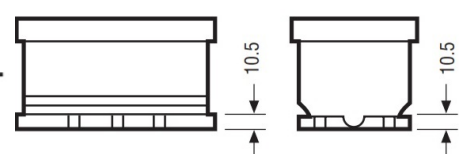

B3

Data Sheet generated on 27/04/2018 - E&OE