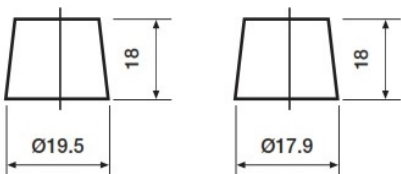

Terminal Type

T1

Standard DIN Post

Positive Terminal

Negative Terminal