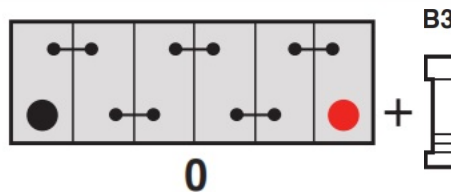

Technology

Flame Arrestor	✓
Technology	Ca/Ca
Separator	PE
VDA Roll Over Test	✓
Recommended Charge Rate	4A

Terminal Type

T1

Standard DIN Post

Positive Terminal

Negative Terminal

Cell Assembly Layout