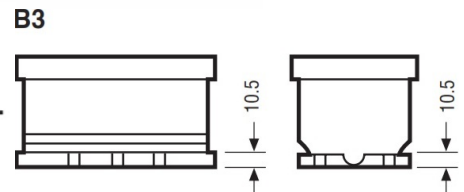

Battery Hold-down

Data Sheet generated on 27/04/2018 - E&OE